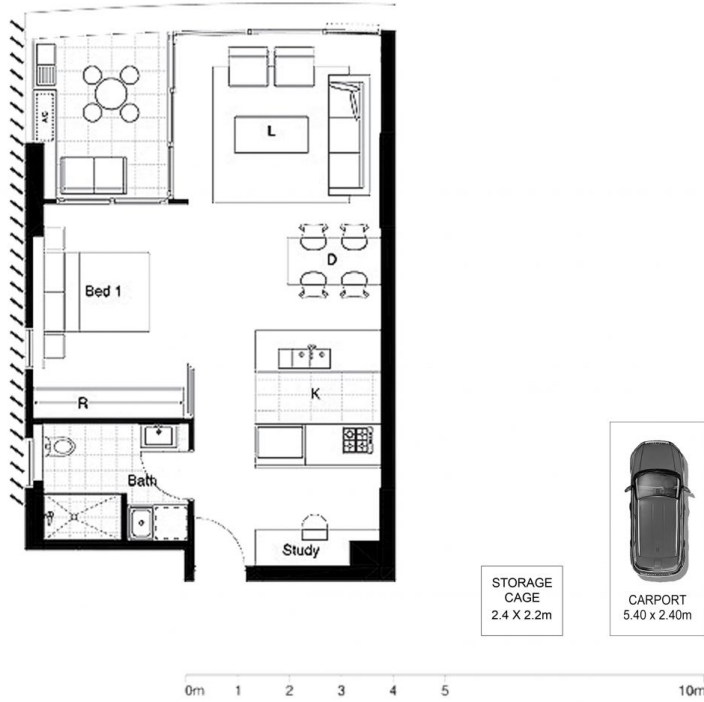

1404/7 Australia Avenue Sydney Olympic Park NSW

1 1 1

Luxury One Bedroom Apartment with Study and Unparalleled Views

This exceptional one bedroom plus study apartment is simply spectacular! Positioned in trendy Sydney Olympic Park and providing amazing 180-degree views of Sydney CBD skyline and surrounding parkland all enhance year round entertaining and enjoyment. Northeast aspect makes living and bedroom full of sunshine. This popular complex renowned for exceptional quality of both build and finishes.

Aaron Cao
0451 818 185

[For full version visit the website](https://www.lgvt.com.au)

218/10 Hezlett Road, Kellyville, NSW 2155

2 1 2 1

Unit No. 1404

Lot No. 153

Level	14
Internal Area	58sqm
Balcony / Terrace Area	9sqm
Total	67sqm