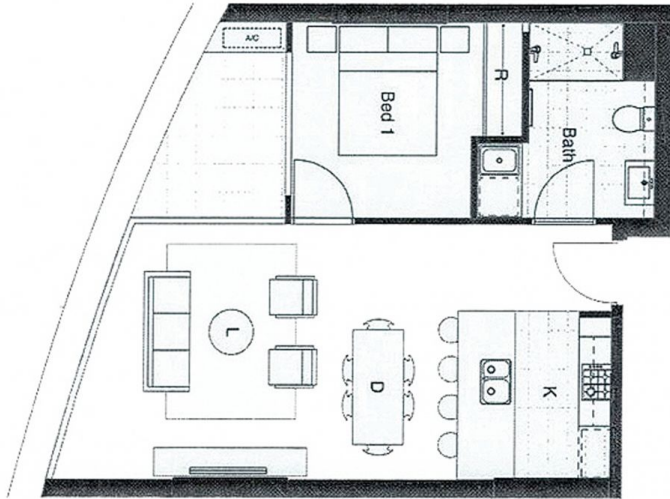

2212/7 Australia Avenue Sydney Olympic Park NSW

1 1 1

Contact us on 0451 818 185 for Inspection

Luxury One Bedroom Apartment with Unparalleled Views on level 22

This exceptional one bedroom is simply spectacular! Positioned in trendy Sydney Olympic Park and providing amazing 180-degree views of Sydney Olympic Park and surrounding parkland enhancing year round entertaining and enjoyment. This popular complex renowned for exceptional quality of both build and finishes.

Property Features:

- * Gourmet kitchen with stone benchtops, s/steel appliances throughout
- * One bedroom with built-in robes, air-conditioner and

Type : Apartment

View : <https://www.lgvt.com.au/6945952>

Aaron Cao
0451 818 185

[For full version visit the website](https://www.lgvt.com.au)

STORAGE
CAGE
1.0 X 2.0m

2212/7 Australia Ave, Sydney Olympic Park

1 1 1 1

Unit No. 2212

Lot No. 257

Level	22
Internal Area	sqm
Balcony / Terrace Area	sqm
Total	55sqm