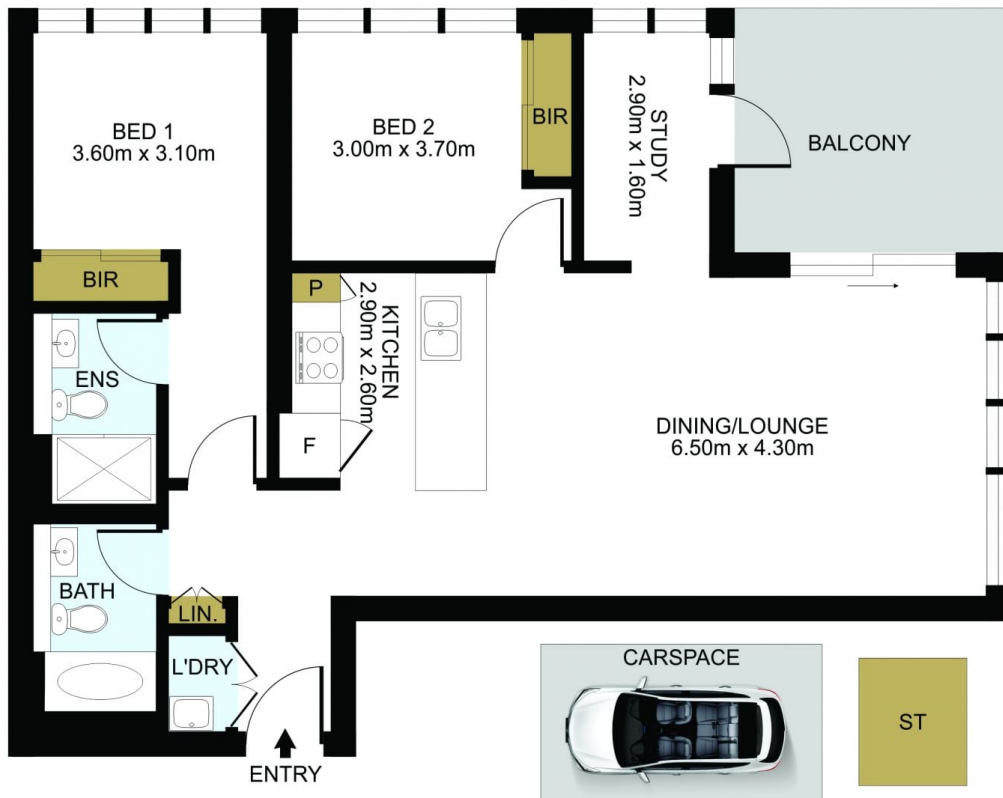

201/1 Village Place Kirrawee NSW

2 🛏 2 🚿 1 🚗

This stunning spacious two bedrooms with study located in the highly sought-after "South Village". If you are looking for a property in South Village, you don't want to miss this one . Stunning park views from balcony and bedrooms, surrounding by local shops within South Village, embracing the Sutherland Shire relaxing Lifestyle, this corner apartment that offers great natural lights, modern interior finishing and a superb location.

Features:

- Park facing entertaining balcony with spectacular local views.
- Abundance of sunlights throughout the whole apartment.
- Spacious open plan living/dining area provides all the spaces family members

Type : Apartment

View : <https://www.lgvt.com.au/8381333>

Catherine (xiaochun) Dai
02 9763 1126

[For full version visit the website](https://www.lgvt.com.au)

DISCLAIMER: THIS IS FOR ILLUSTRATIVE PURPOSES ONLY. ALL DIMENSIONS ARE APPROXIMATE AND IT DOES NOT CONSTITUTE PART OF ANY LEGAL DOCUMENTS.